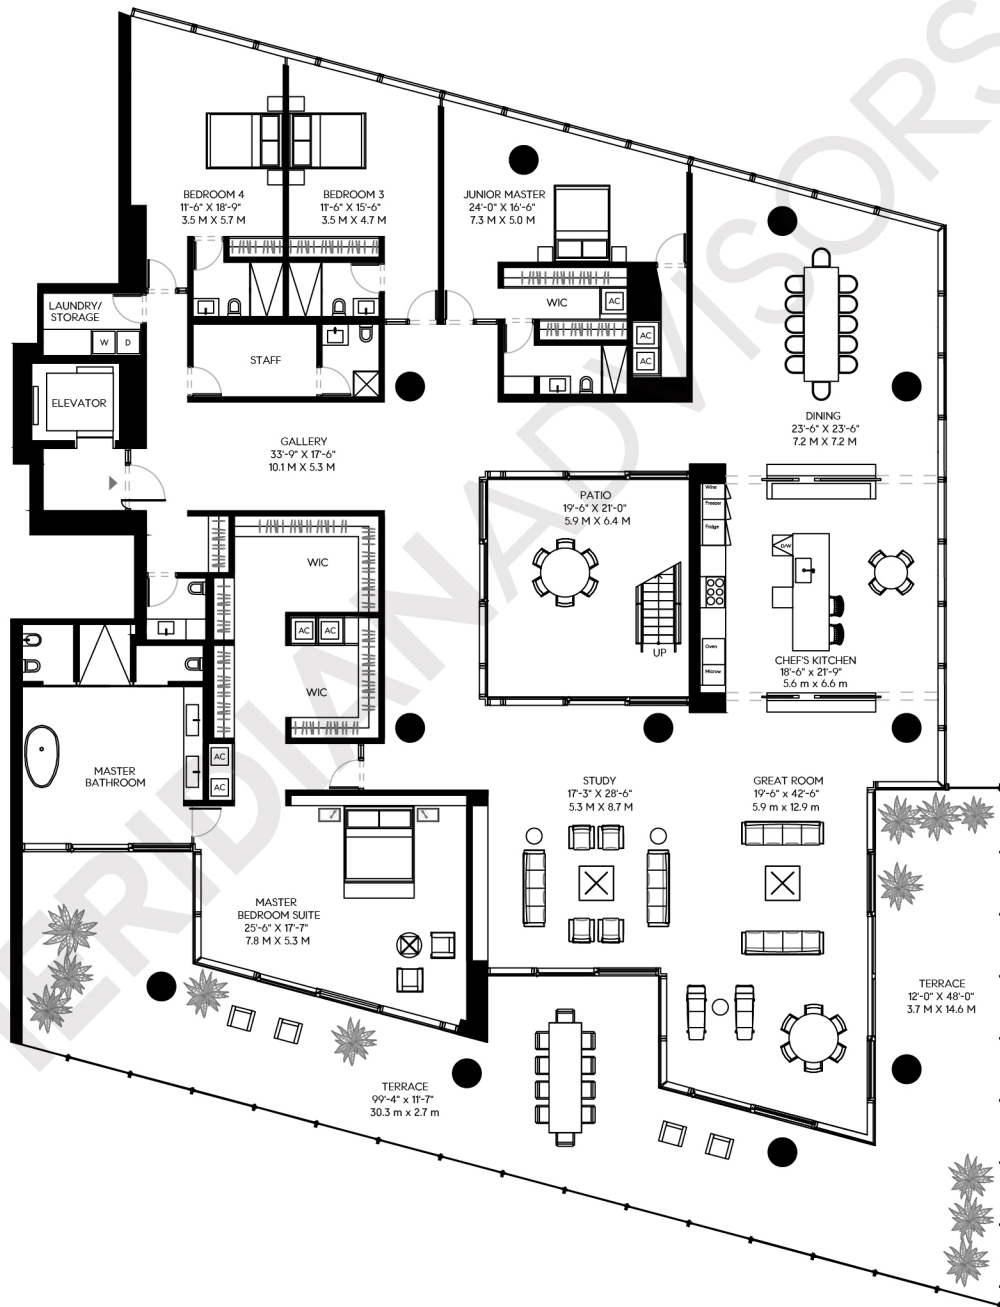

## Floor Plan PH7 Residences 12

	Area	Sq. Ft.	Sq. M.
4 Bedrooms	Int.	6,692	662
5 Bathrooms	Ext.	2,406	223
1 Powder Room	Roof	4,945	459
	<b>Total</b>	<b>14,043</b>	<b>1,344</b>

COLLINS AVE

ATLANTIC OCEAN

All dimensions are approximate and all floor plans and development plans are subject to change without notice.

## Floor Plan PH7 Residences Roof

	Area	Sq. Ft.	Sq. M.
4 Bedrooms			
5 Bathrooms	Int.	6,692	662
	Ext.	2,406	223
1 Powder Room	Roof	4,945	459
	Total	14,043	1,344

COLLINS AVE

ATLANTIC OCEAN

All dimensions are approximate and all floor plans and development plans are subject to change without notice.