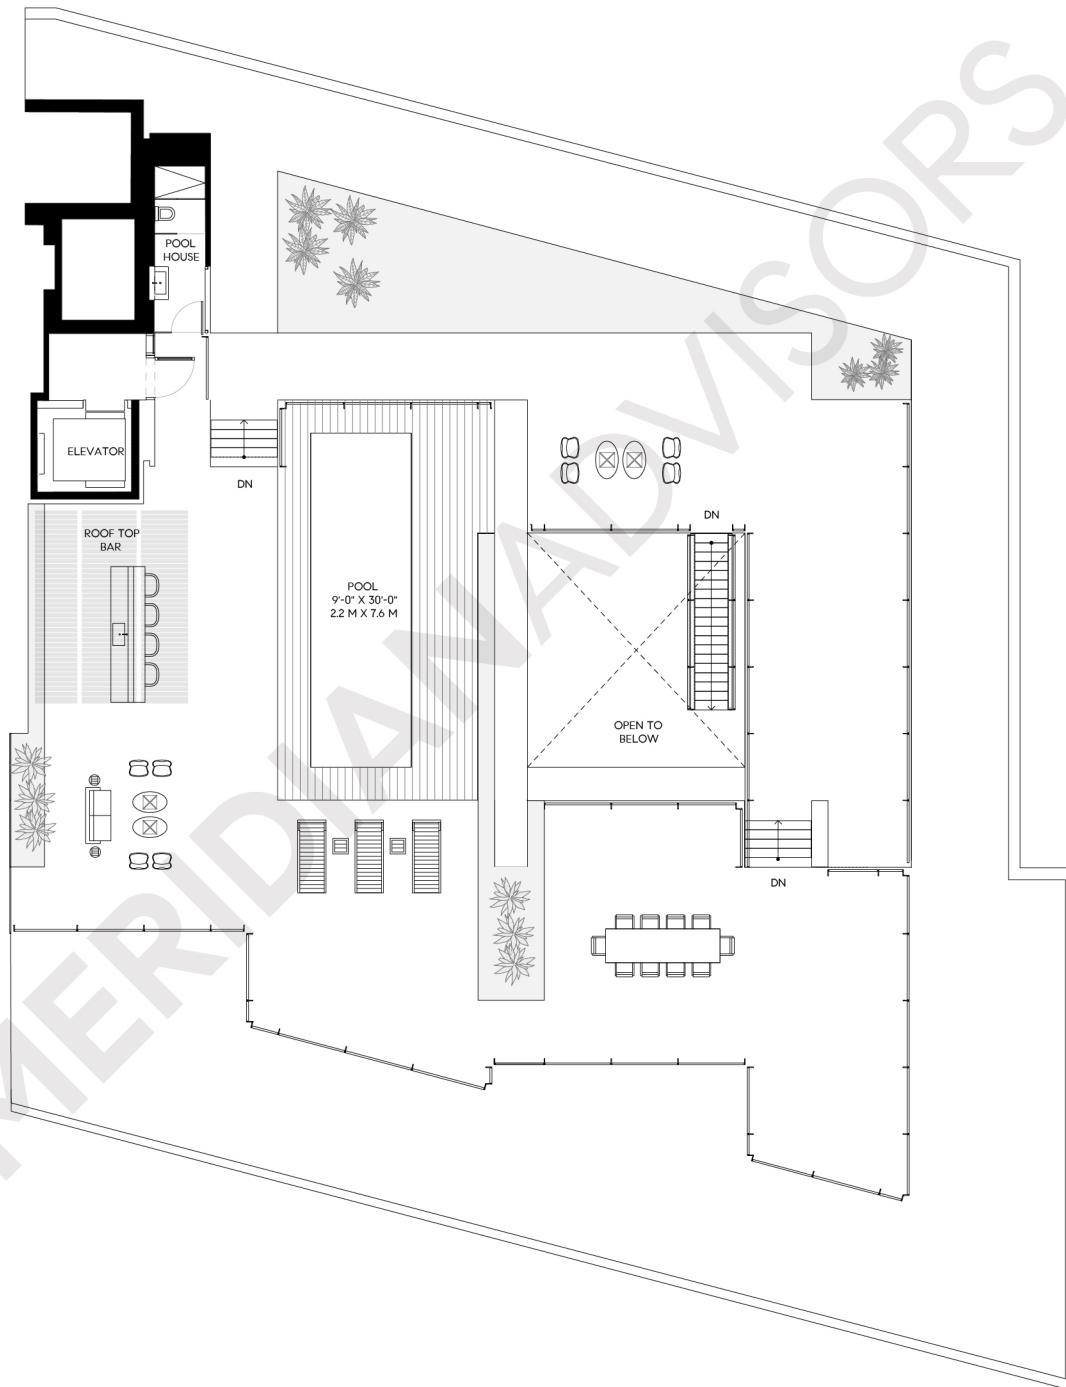

## Floor Plan PH7 Residences 12

	Area	Sq. Ft.	Sq. M.
4 Bedrooms	Int.	6,692	662
5 Bathrooms	Ext.	2,406	223
1 Powder Room	Roof	4,945	459
	<b>Total</b>	<b>14,043</b>	<b>1,344</b>

COLLINS AVE

ATLANTIC OCEAN

All dimensions are approximate and all floor plans and development plans are subject to change without notice.

## Floor Plan PH7 Residences Roof

	Area	Sq. Ft.	Sq. M.
4 Bedrooms			
5 Bathrooms	Int.	6,692	662
	Ext.	2,406	223
1 Powder Room	Roof	4,945	459
	Total	14,043	1,344

COLLINS AVE

ATLANTIC OCEAN

All dimensions are approximate and all floor plans and development plans are subject to change without notice.