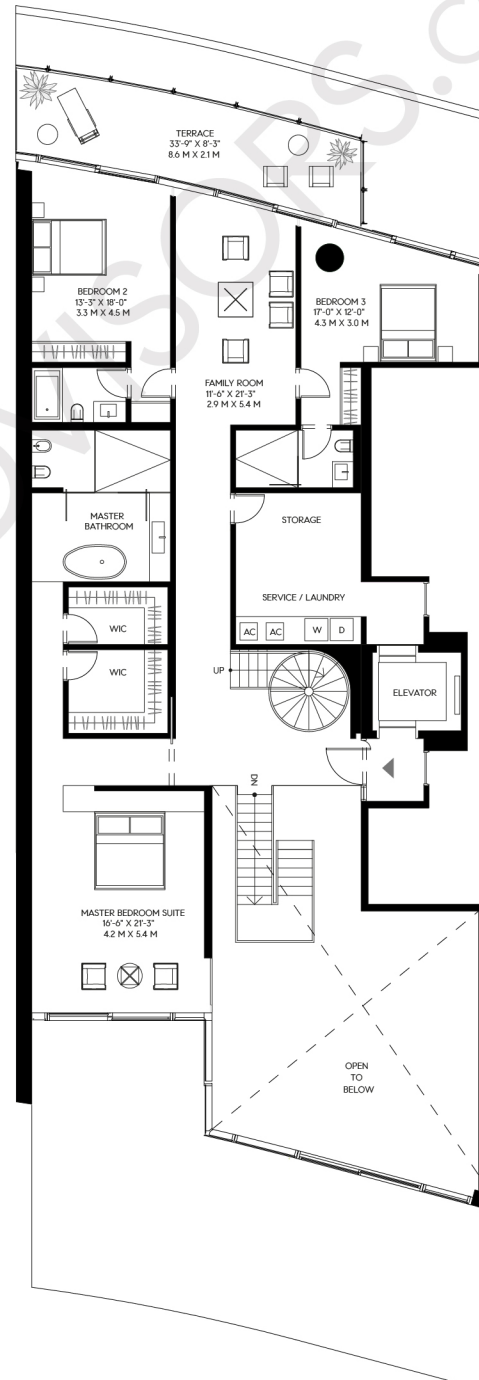

## Floor Plan PH3 Residences 11 - 12

	Area	Sq. Ft.	Sq. M.
4 Bedrooms	Int.	6,041	562
6 Bathrooms	Ext.	1,874	174
1 Powder Room	Roof	2,836	263
	Total	10,751	999

COLLINS AVE

ATLANTIC OCEAN

All dimensions are approximate and all floor plans and development plans are subject to change without notice.

## Floor Plan PH3 Residences Roof

	Area	Sq. Ft.	Sq. M.
4 Bedrooms			
6 Bathrooms	Int.	6,041	562
1 Powder Room	Ext.	1,874	174
	Roof	2,836	263
	Total	10,751	999

All dimensions are approximate and all floor plans and development plans are subject to change without notice.