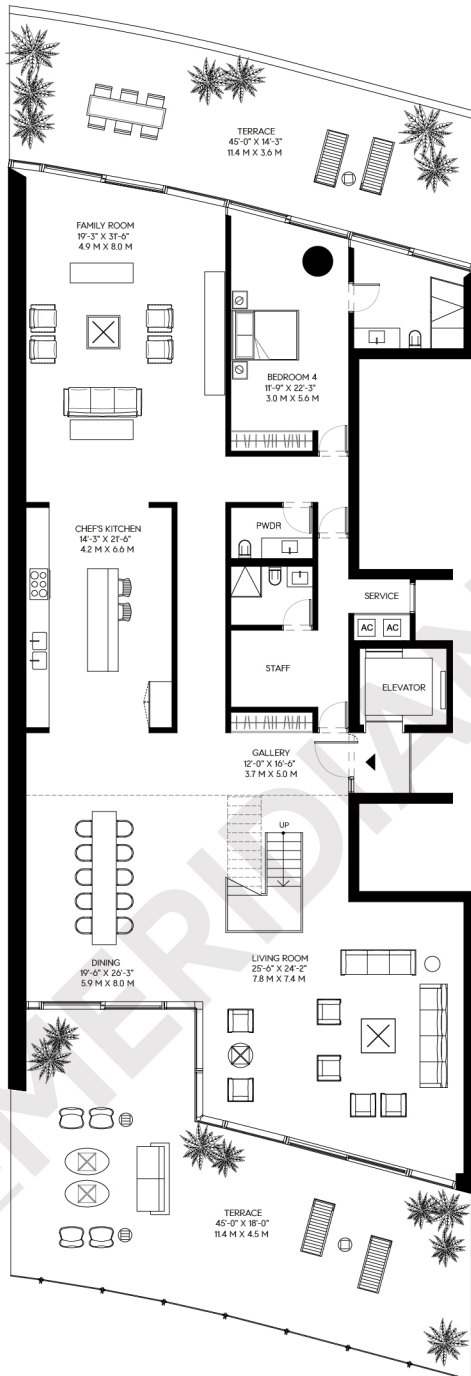

## Floor Plan PH3 Residences 11 - 12

	Area	Sq. Ft.	Sq. M.
4 Bedrooms	Int.	6,041	562
6 Bathrooms	Ext.	1,874	174
1 Powder Room	Roof	2,836	263
	Total	10,751	999

COLLINS AVE

ATLANTIC OCEAN

All dimensions are approximate and all floor plans and development plans are subject to change without notice.

## Floor Plan PH3 Residences Roof

	Area	Sq. Ft.	Sq. M.
4 Bedrooms			
6 Bathrooms	Int.	6,041	562
1 Powder Room	Ext.	1,874	174
	Roof	2,836	263
	Total	10,751	999

All dimensions are approximate and all floor plans and development plans are subject to change without notice.