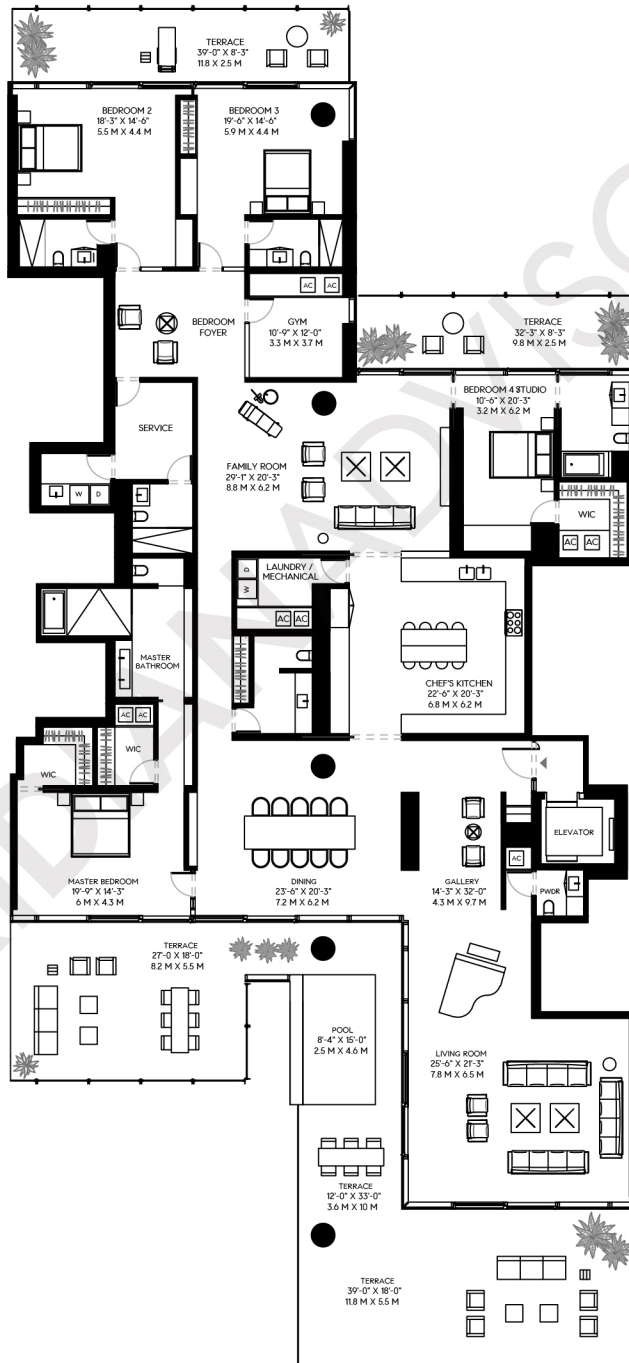

## Floor Plan PH2 Residence 11

	Area	Sq. Ft.	Sq. M.
4 Bedrooms			
5.5 Bathrooms	Int.	5,900	548
1 Powder Room	Ext.	2,195	204
	Total	8,095	752

All dimensions are approximate and all floor plans and development plans are subject to change without notice.