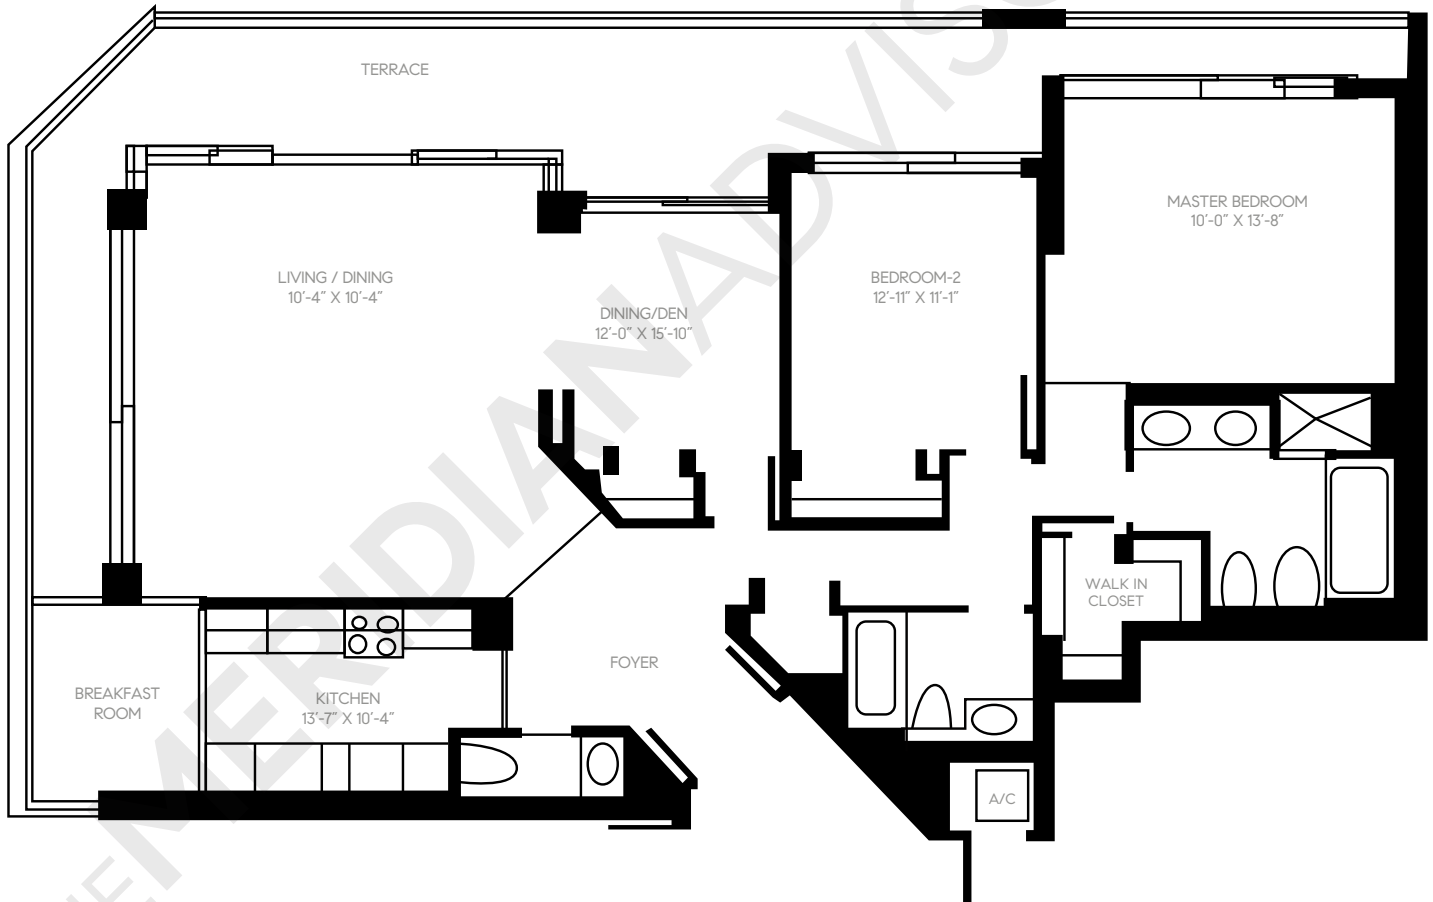

## Floor Plan 10 Residences 410 - 2310

|               |       |         |        |
|---------------|-------|---------|--------|
| 3 Bedrooms    | Area  | Sq. Ft. | Sq. M. |
| 2 Bathrooms   | Int.  | 1,559   | 145    |
| 1 Powder Room | Total | 1,559   | 145    |

All dimensions are approximate and all floor plans and development plans are subject to change without notice.