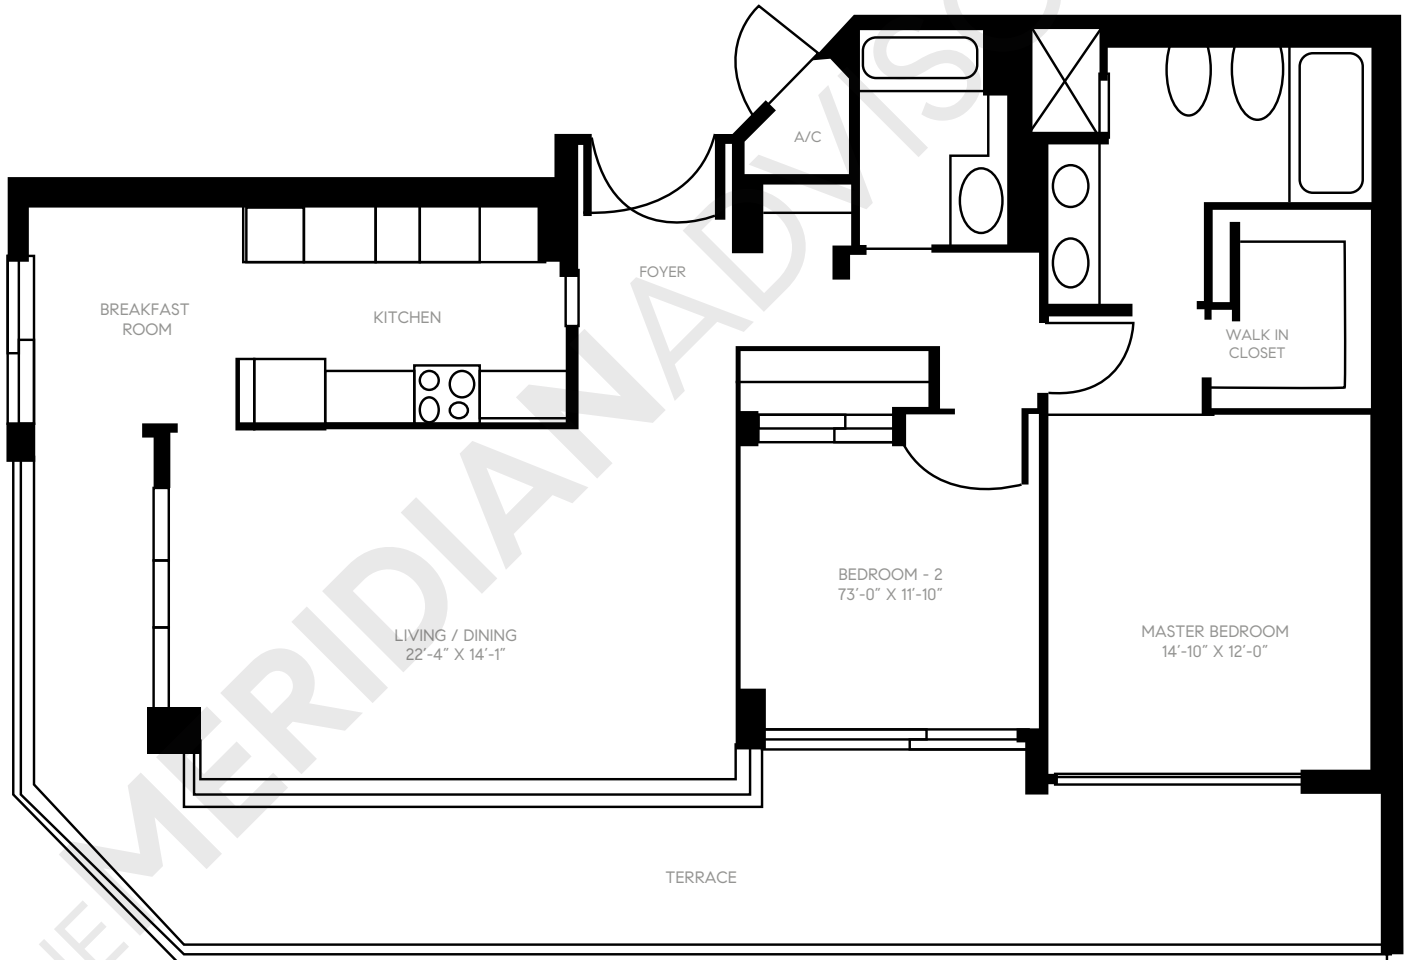

## Floor Plan 09

Residences 409 - 2309

|             |       |         |        |
|-------------|-------|---------|--------|
| 2 Bedrooms  | Area  | Sq. Ft. | Sq. M. |
| 2 Bathrooms | Int.  | 1,279   | 119    |
|             | Total | 1,279   | 119    |

All dimensions are approximate and all floor plans and development plans are subject to change without notice.