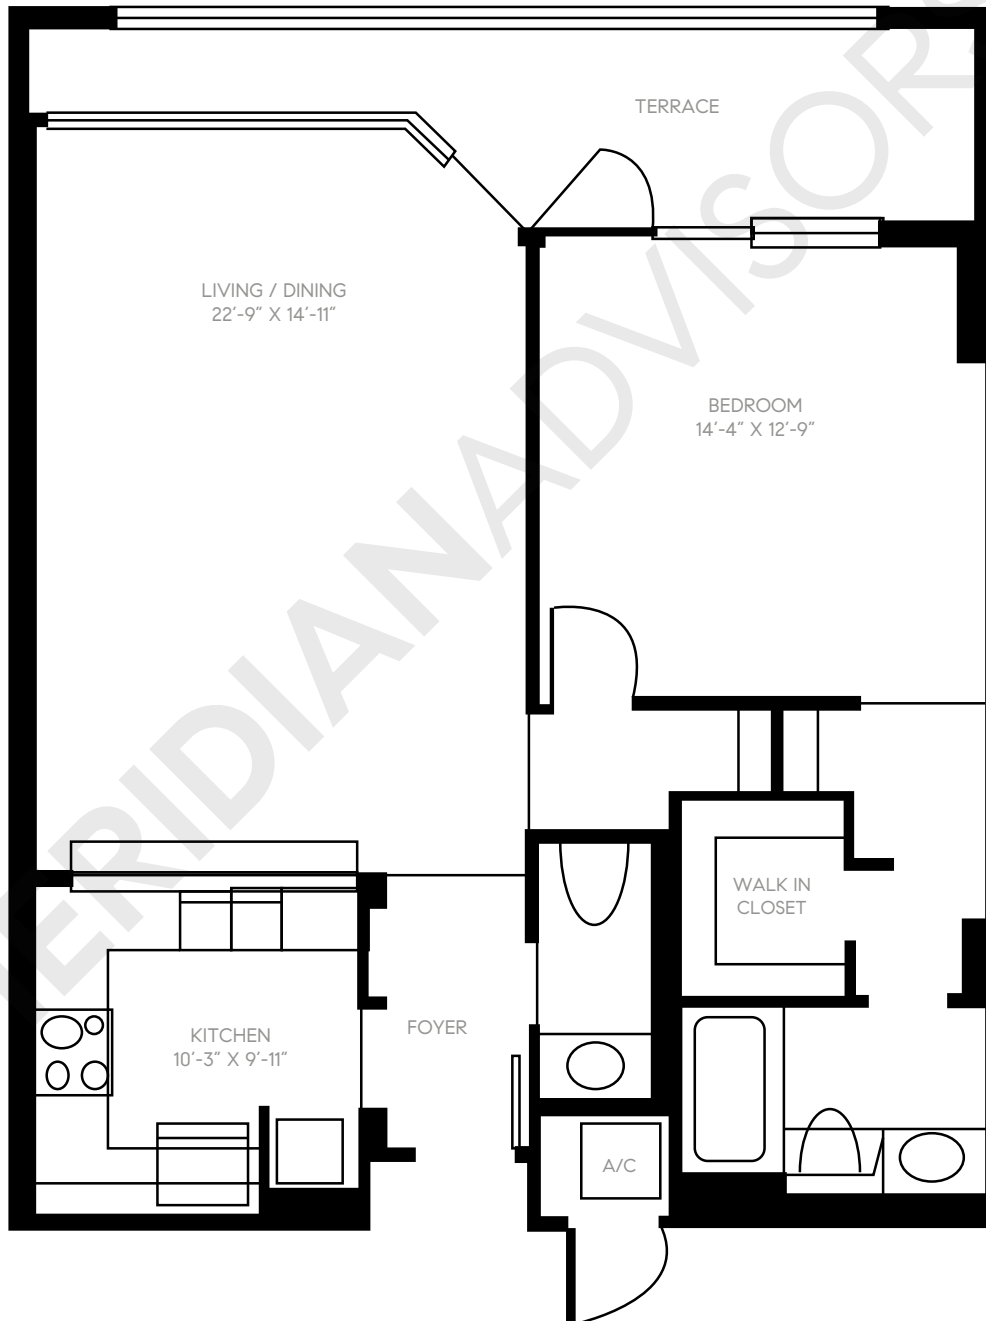

## Floor Plan 08

Residences 408 - 2308

1 Bedroom	Area	Sq. Ft.	Sq. M.
1 Bathroom	Int.	858	80
1 Powder Room	Total	858	80

All dimensions are approximate and all floor plans and development plans are subject to change without notice.