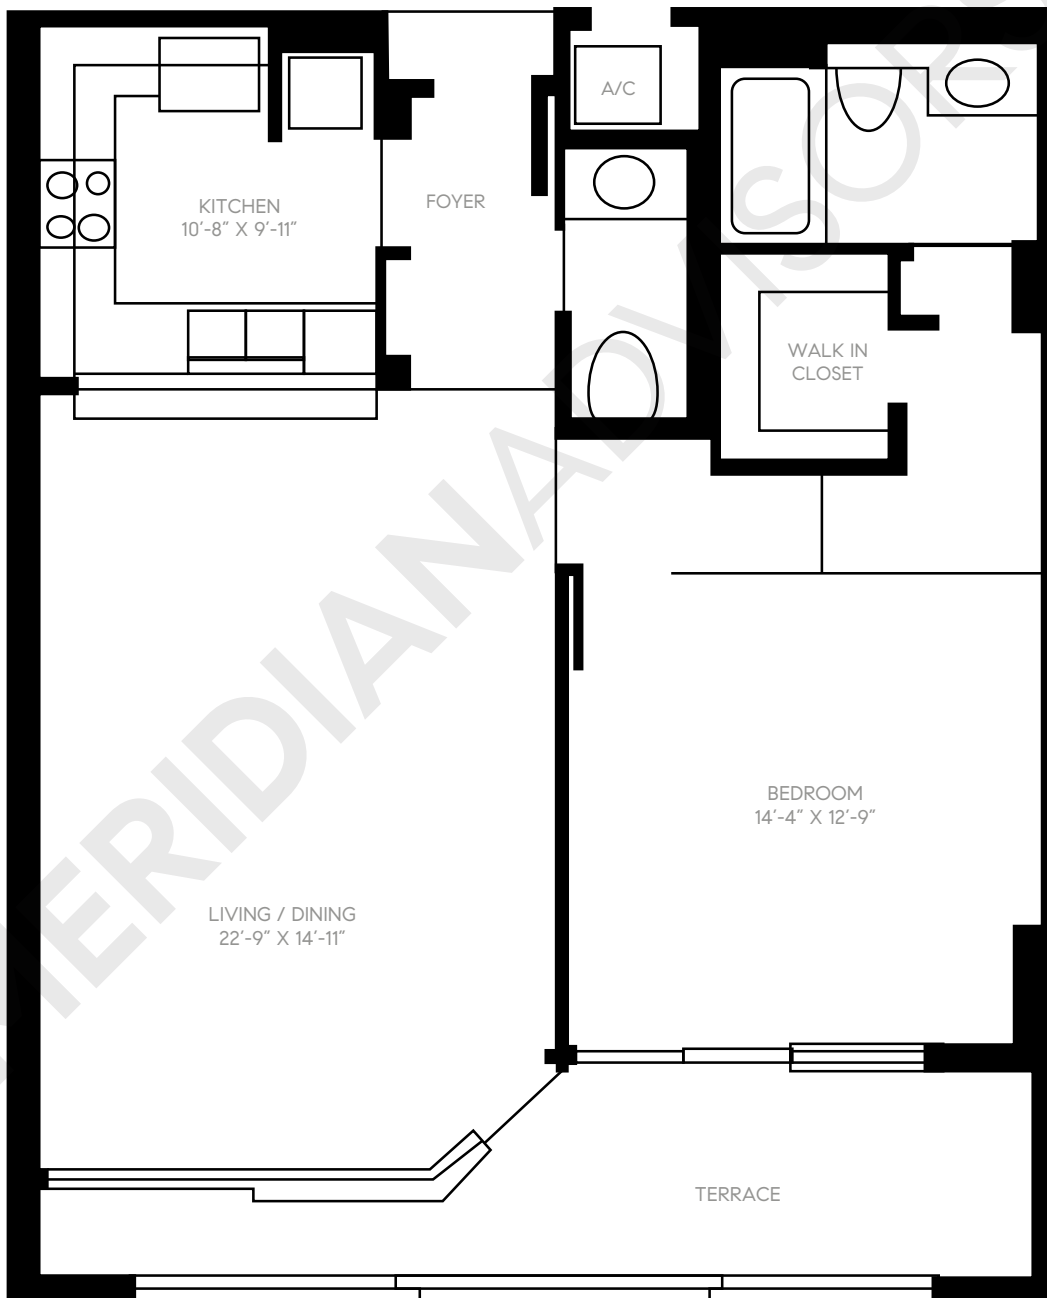

## Floor Plan 07

Residences 407 - 2307

1 Bedroom	Area	Sq. Ft.	Sq. M.
1 Bathroom	Int.	858	80
1 Powder Room	Total	858	80

South Pointe Park  
Biscayne Bay

All dimensions are approximate and all floor plans and development plans are subject to change without notice.