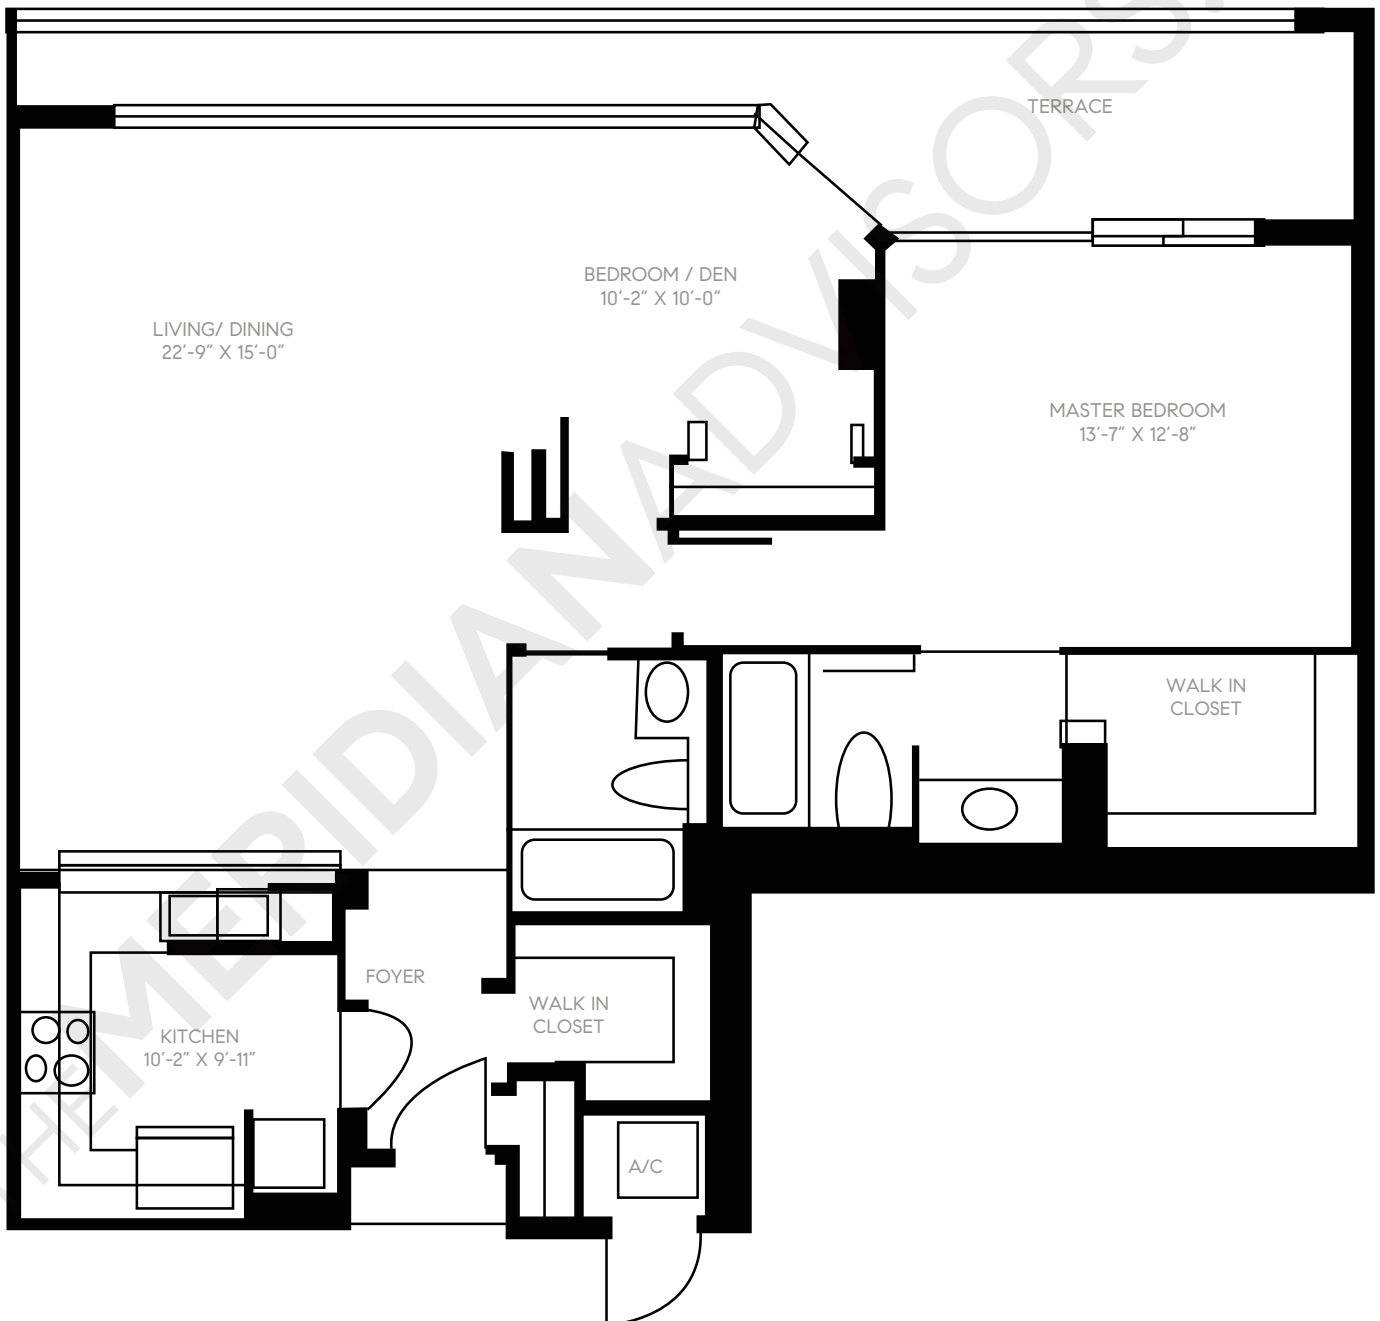

South Pointe Tower

400 South Pointe Drive
Miami Beach

TheMeridianAdvisors.com
305.537.6795

Closing Homes, Opening Doors

Floor Plan 06

Residences 406 - 2306

2 Bedrooms	Area	Sq. Ft.	Sq. M.
2 Bathrooms	Int.	1,042	97
	Total	1,042	97

All dimensions are approximate and all floor plans and development plans are subject to change without notice.