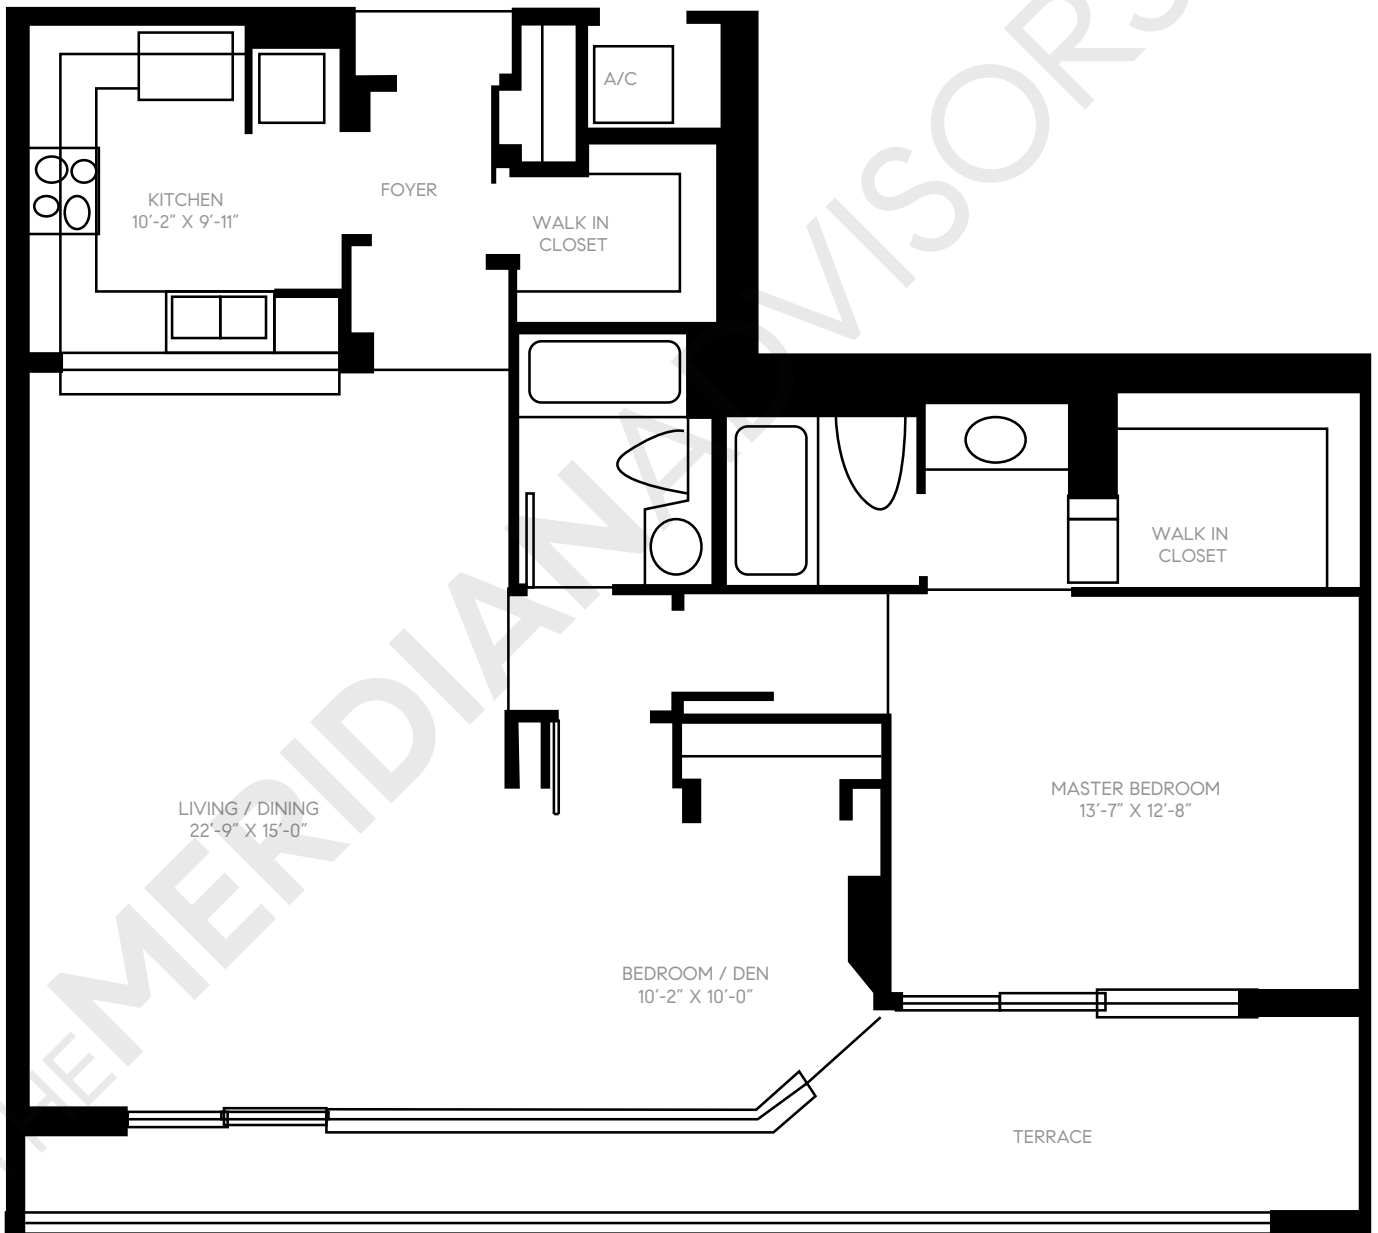

## Floor Plan 05

Residences 405 - 2305

2 Bedrooms	Area	Sq. Ft.	Sq. M.
2 Bathrooms	Int.	1,042	97
	Total	1,042	97

All dimensions are approximate and all floor plans and development plans are subject to change without notice.