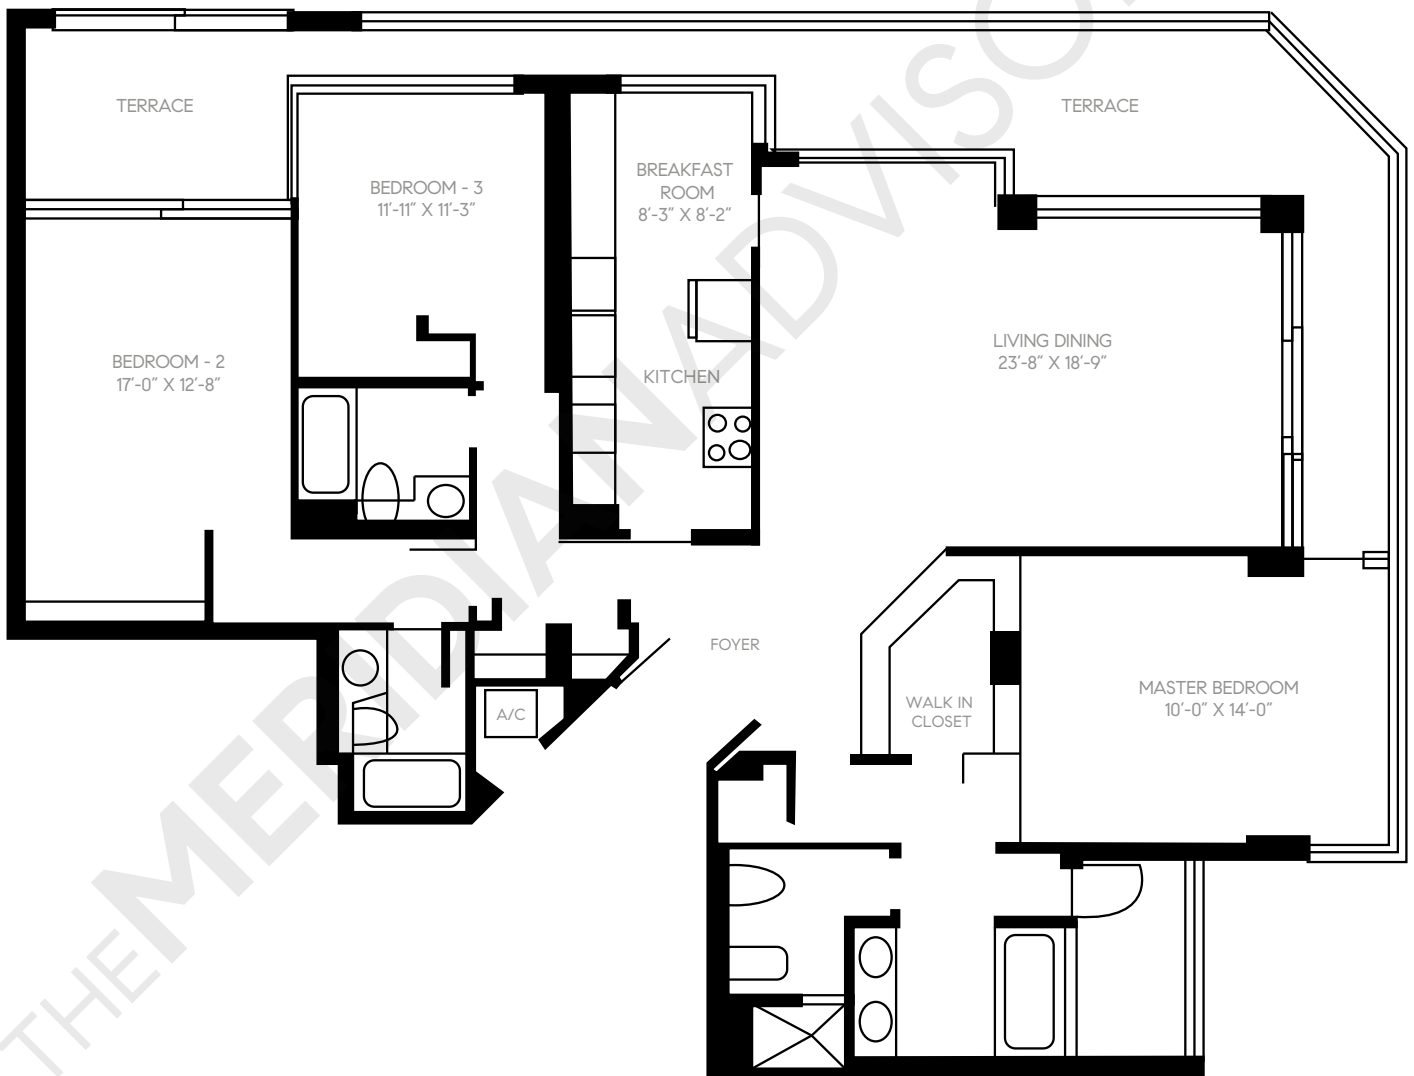

South Pointe Tower

400 South Pointe Drive
Miami Beach

TheMeridianAdvisors.com
305.537.6795

Closing Homes, Opening Doors

Floor Plan 04

Residences 404 - 2304

	Area	Sq. Ft.	Sq. M.
3 Bedrooms			
3 Bathrooms	Int.	1,802	167
	Total	1,802	167

All dimensions are approximate and all floor plans and development plans are subject to change without notice.