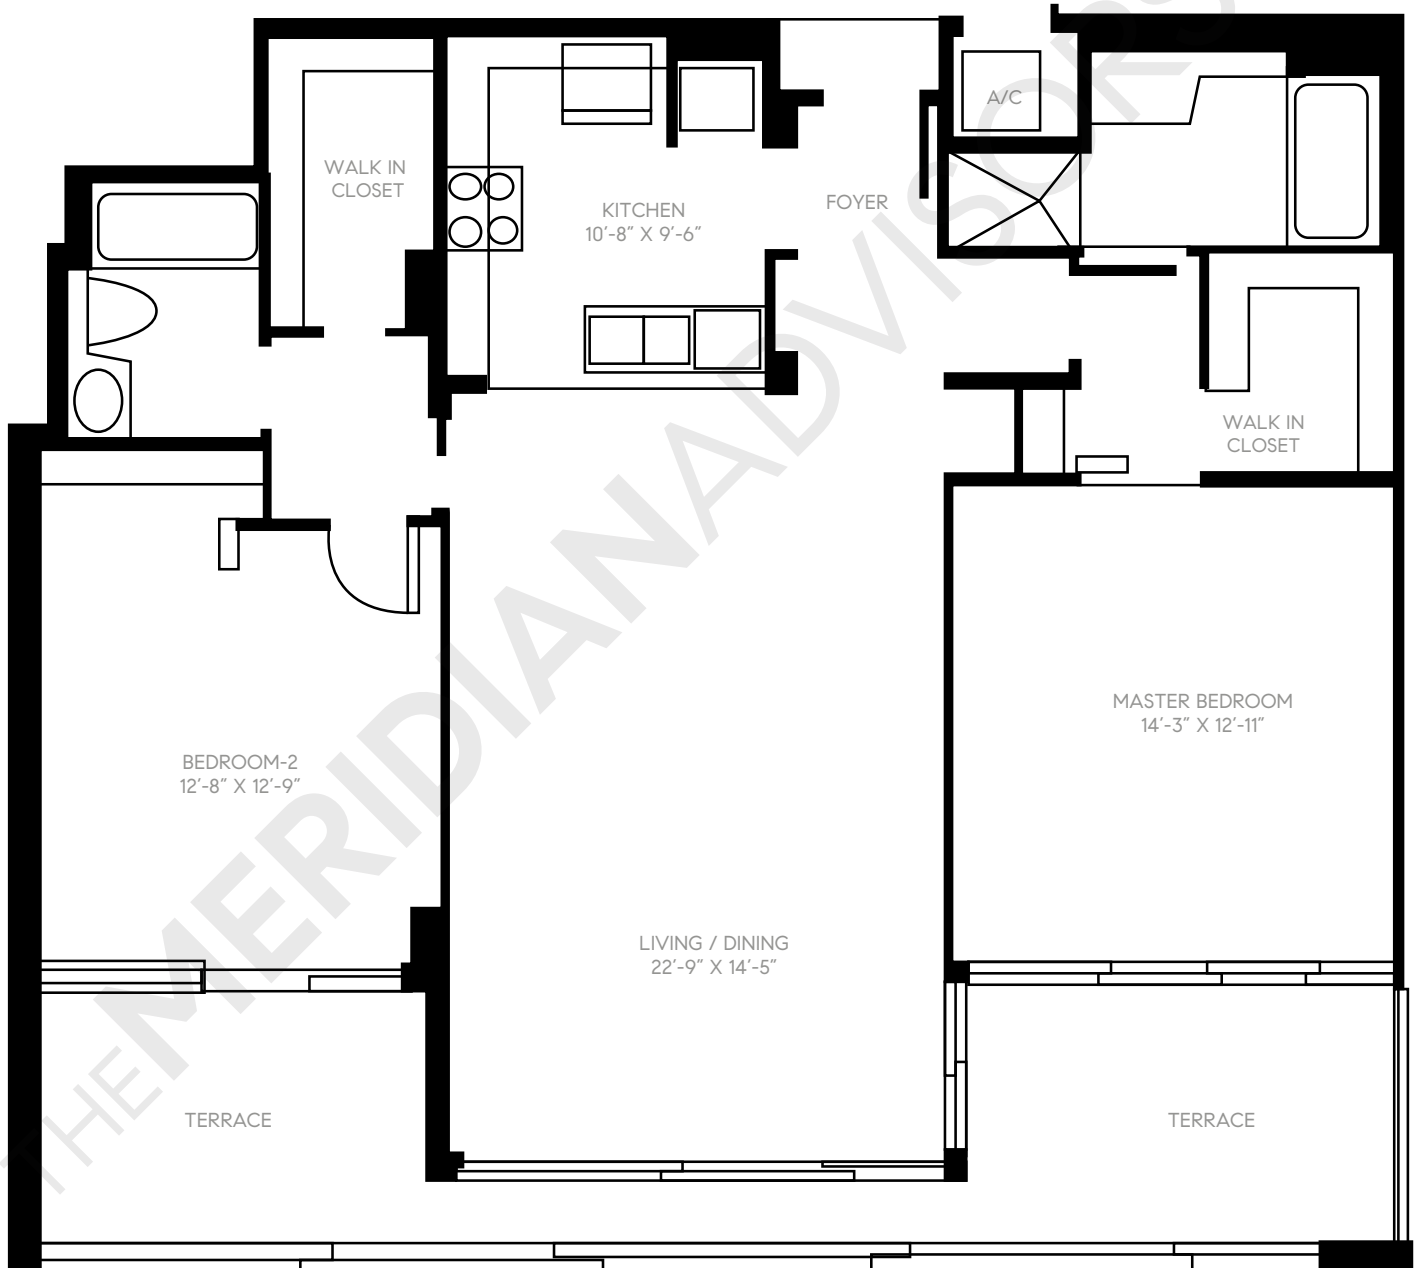

South Pointe Tower

400 South Pointe Drive
Miami Beach

TheMeridianAdvisors.com
305.537.6795

Closing Homes, Opening Doors

Floor Plan 02

Residences 402 - 2302

2 Bedrooms	Area	Sq. Ft.	Sq. M.
2 Bathrooms	Int.	1,169	109
	Total	1,169	109

All dimensions are approximate and all floor plans and development plans are subject to change without notice.