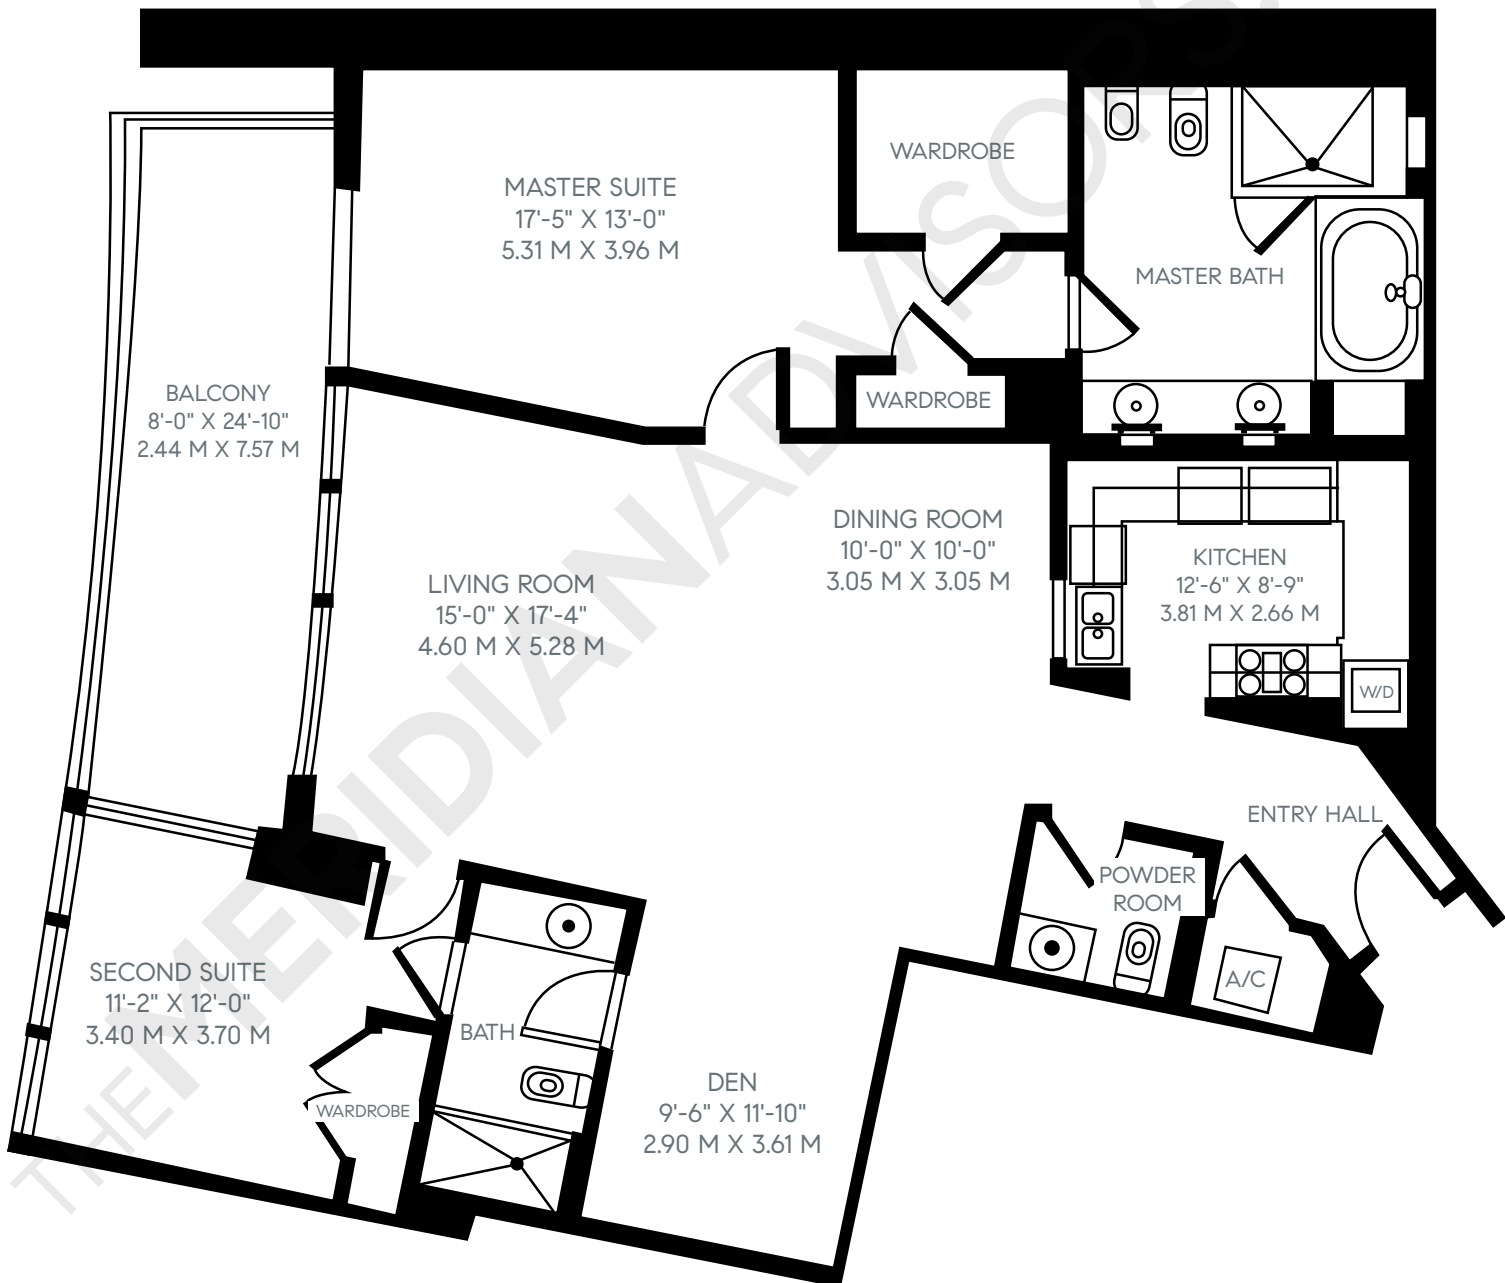

ICON South Beach

450 Alton Road
South of Fifth - Miami Beach

TheMeridianAdvisors.com
305.537.6795

Closing Homes, Opening Doors

Floor Plan L Residences 605 - 3505

2 Bedrooms	Area	Sq. Ft.	Sq. M.
2.5 Bathrooms	Int.	1,750	162.50
1 Den	Ext.	205	19.00
	Total	1,955	181.50

All dimensions are approximate and all floor plans and development plans are subject to change without notice.