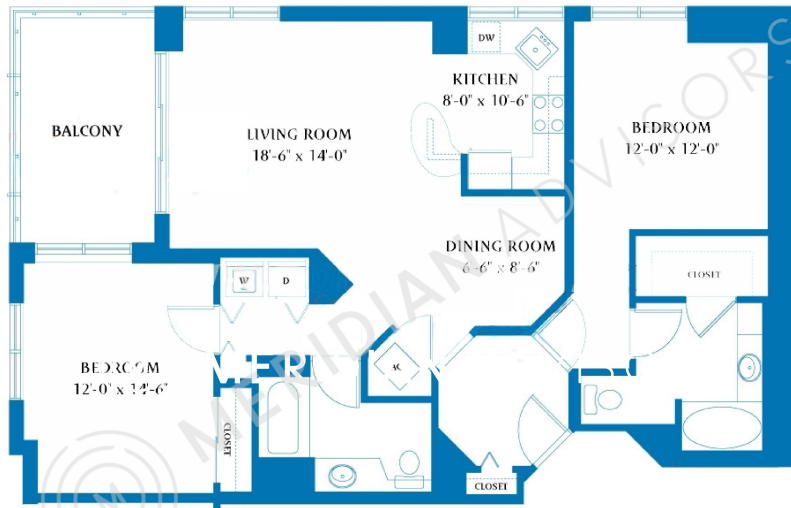

C MODEL

01, 02, 13 & 14 LINES

Two bedrooms
Two baths