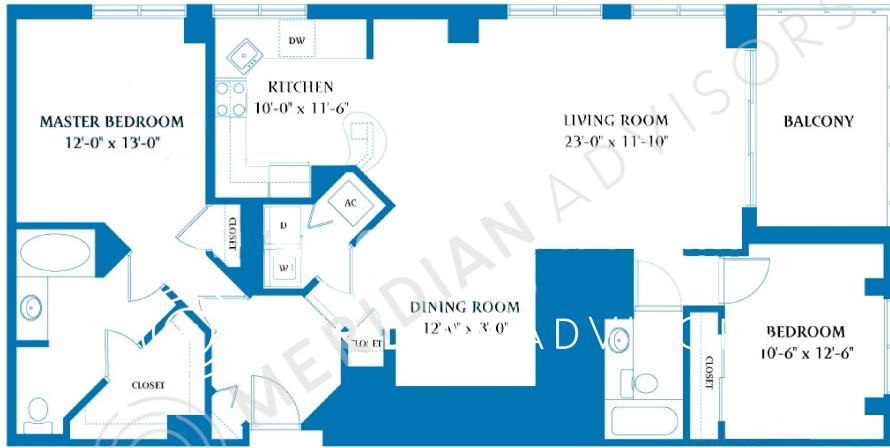

B MODEL

07 LINE

Two bedrooms
Two baths