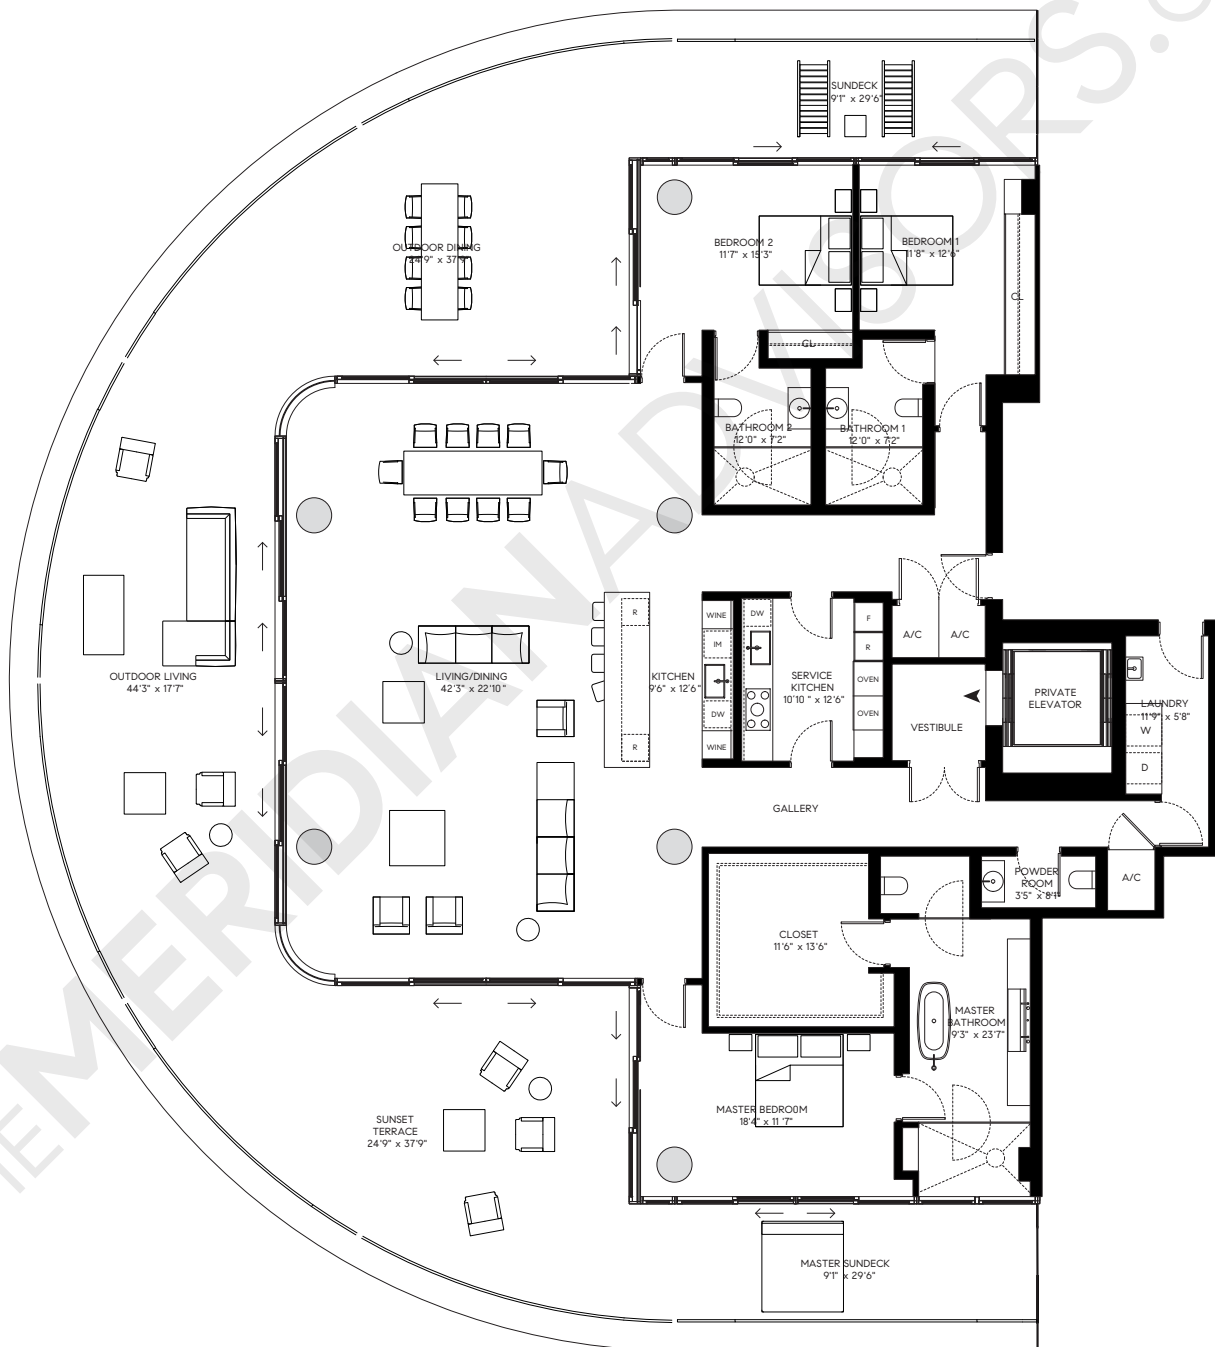

87 Park

8701 Collins Avenue
North Beach - Miami Beach

TheMeridianAdvisors.com
305.537.6795

Closing Homes, Opening Doors

Floor Plan 05/06

Residences 140506 - 170506

	Area	Sq. Ft.	Sq. M.
4 Bedrooms			
3 Bathrooms	Int.	3,432	319
1 Powder Room	Ext.	2,280	212
	Total	5,712	531

All dimensions are approximate and all floor plans and development plans are subject to change without notice.