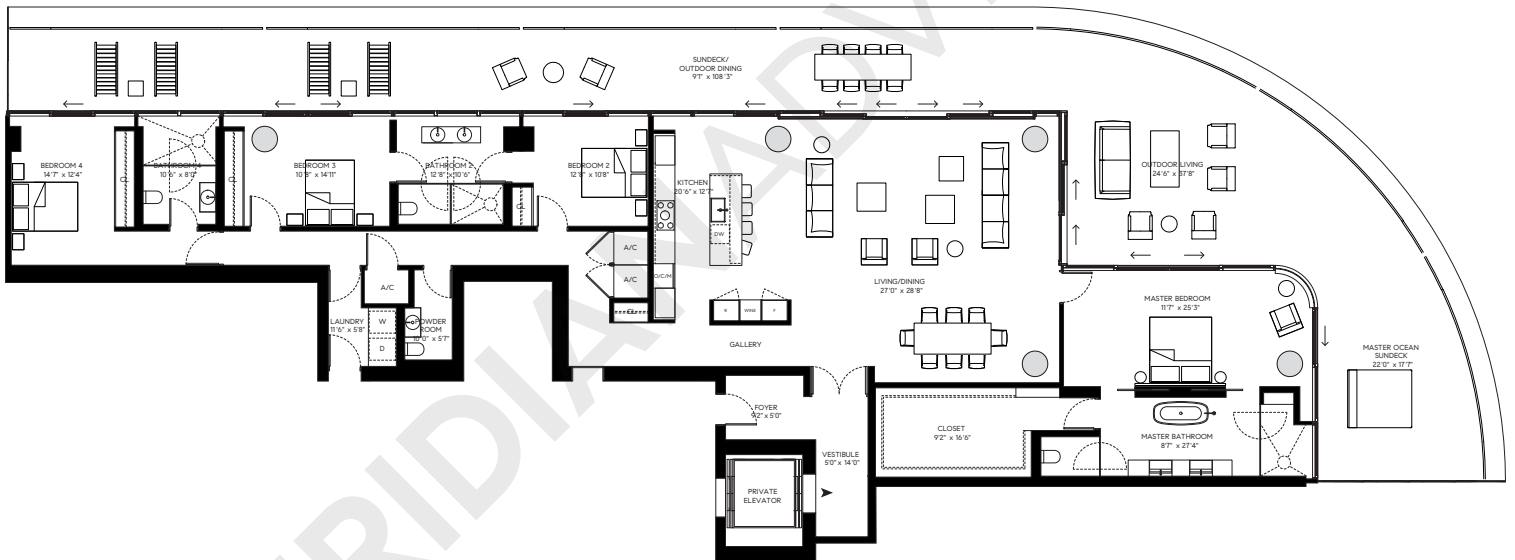

87 Park

8701 Collins Avenue
North Beach - Miami Beach

TheMeridianAdvisors.com
305.537.6795

Closing Homes, Opening Doors

Floor Plan 01/03

Residences 140103

	Area	Sq. Ft.	Sq. M.
4 Bedrooms			
3 Bathrooms	Int.	3,432	319
1 Powder Room	Ext.	2,280	212
	Total	5,712	531

All dimensions are approximate and all floor plans and development plans are subject to change without notice.